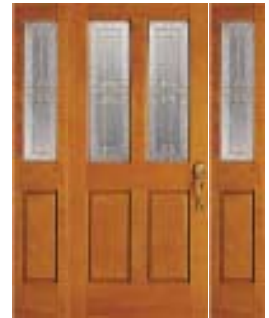

- 4002 3-0 x 6-8 Door, Brass
- 4003 1-2 x 6-8 1/2" Sidelight, Brass

Special Order Wood Exterior Doors & Units

Simpson

Venelia

Size

6404 3-0 x 6-8 Door, Brass
6405 1-2 x 6-8 1/2" Sidelight, Brass

Windemere

Size