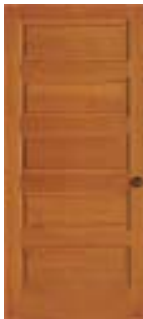

Interior Door 44

Size

44 Standard $\frac{9}{16}$ " Panel Door
2-6 or 2-8 x 6-8 1 $\frac{3}{8}$ "

Interior Door 66

Size

66 Standard $\frac{9}{16}$ " Panel Door
2-6 or 2-8 x 6-8 1 $\frac{3}{8}$ "

Interior Door 55